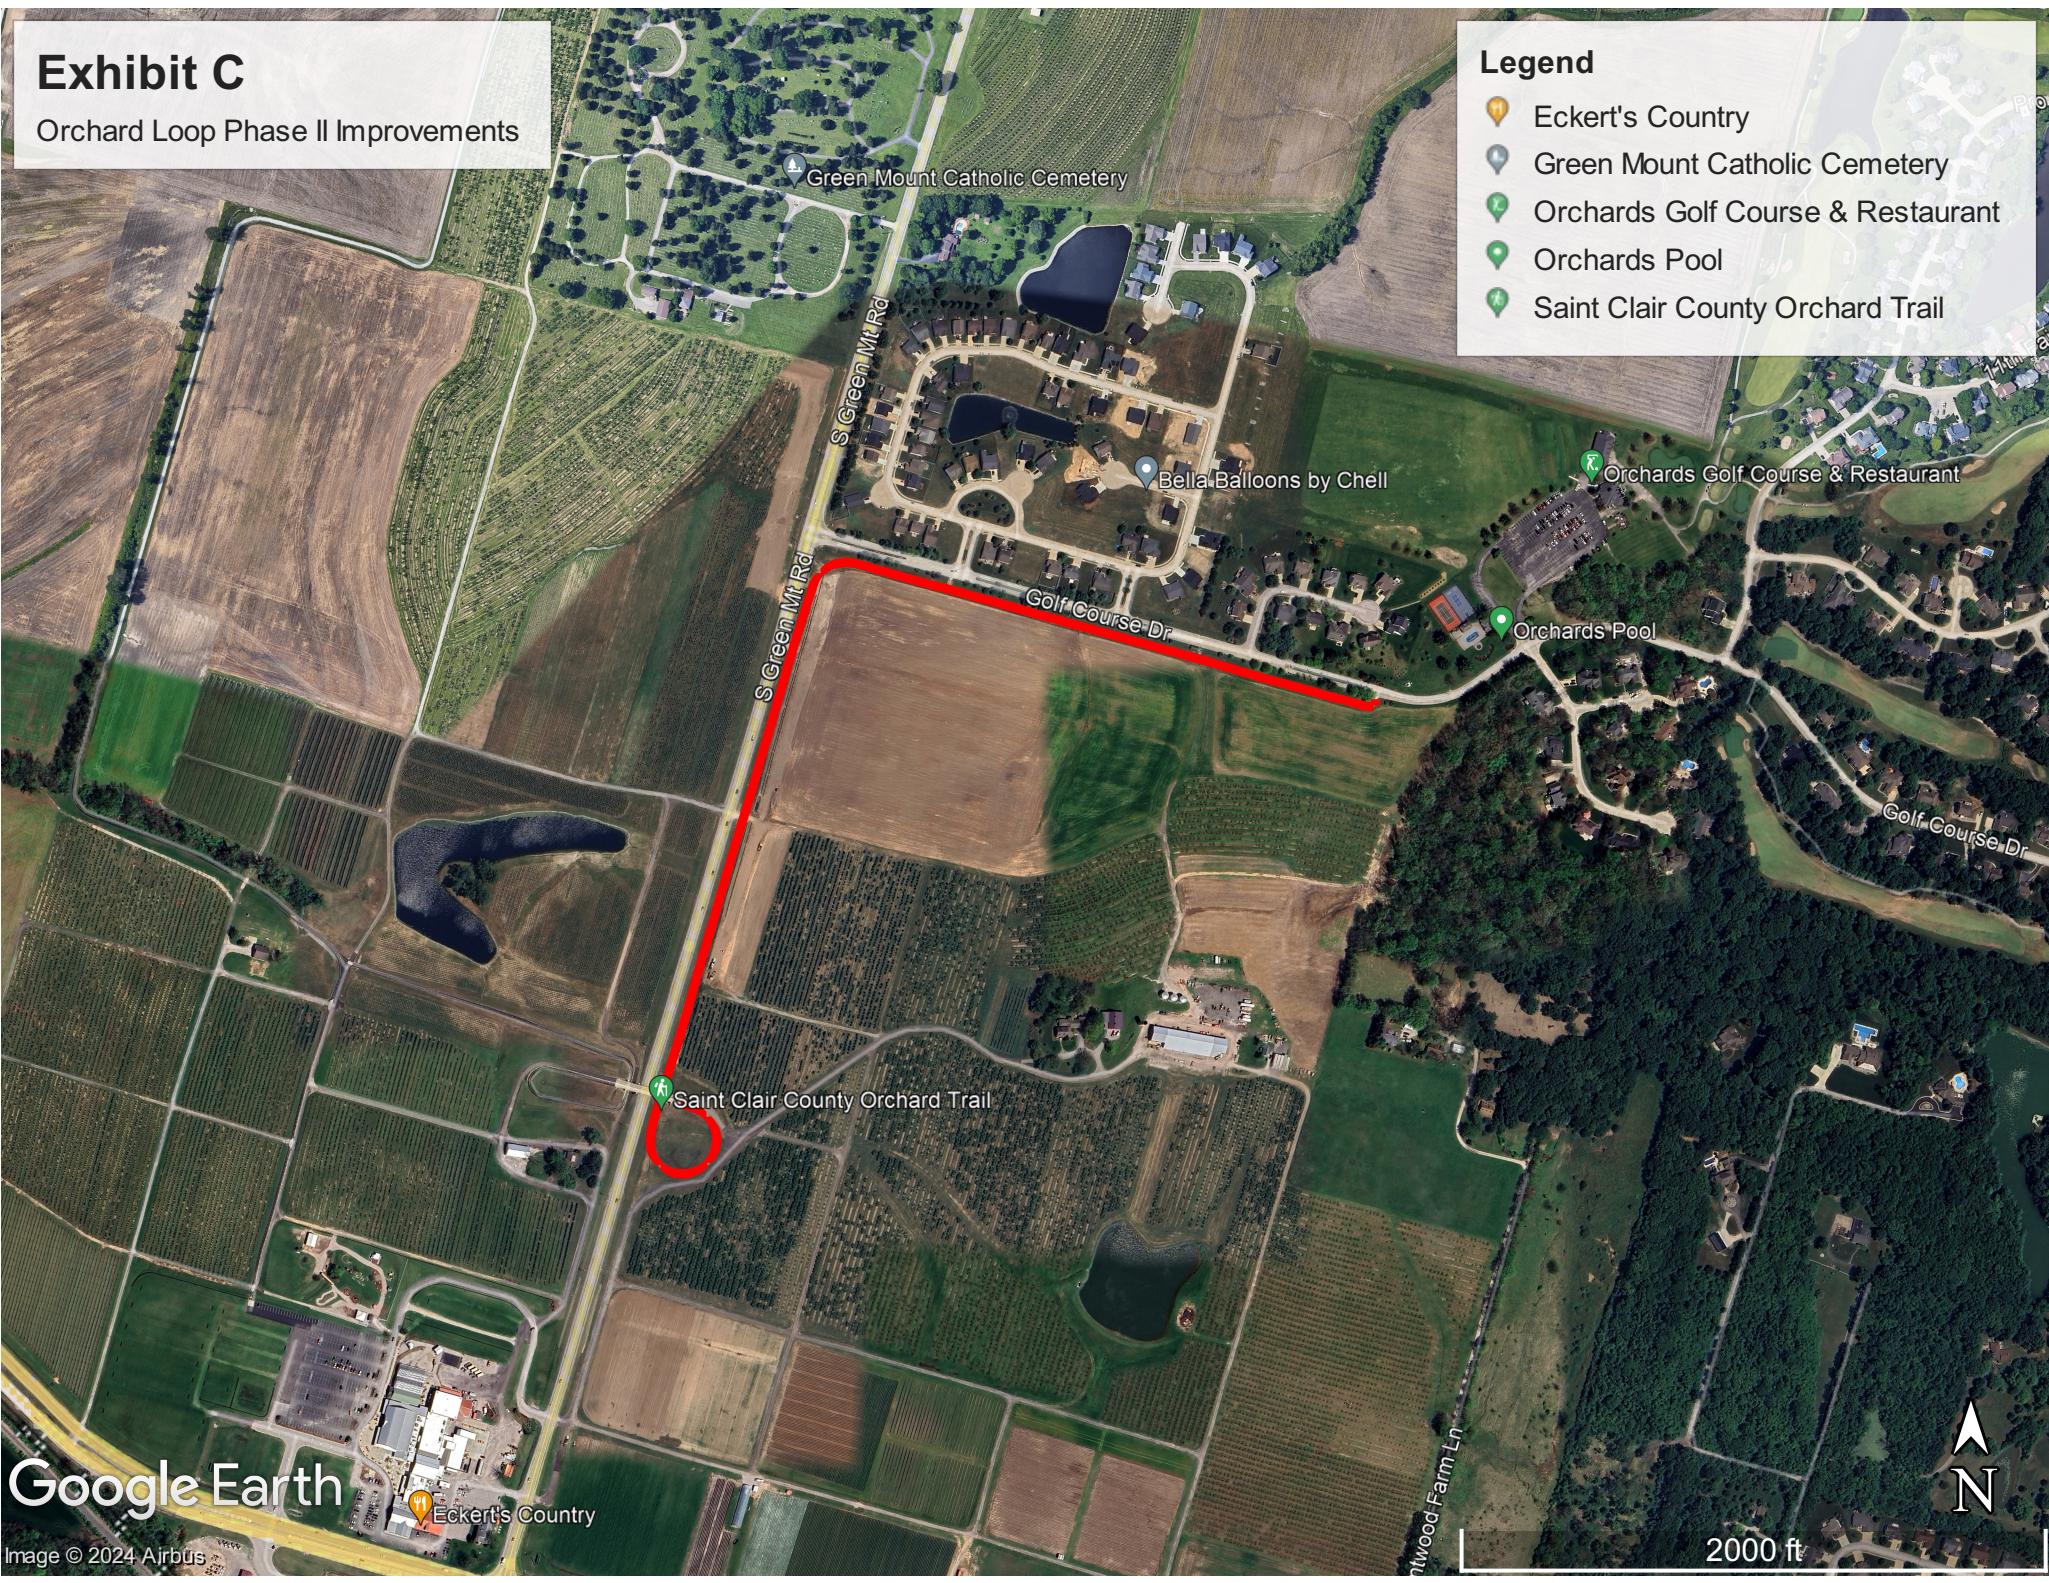

Exhibit C

Orchard Loop Phase II Improvements

Legend

-  Eckert's Country
-  Green Mount Catholic Cemetery
-  Orchards Golf Course & Restaurant
-  Orchards Pool
-  Saint Clair County Orchard Trail

Google Earth

Image © 2024 Airbus

Eckert's Country

2000 ft