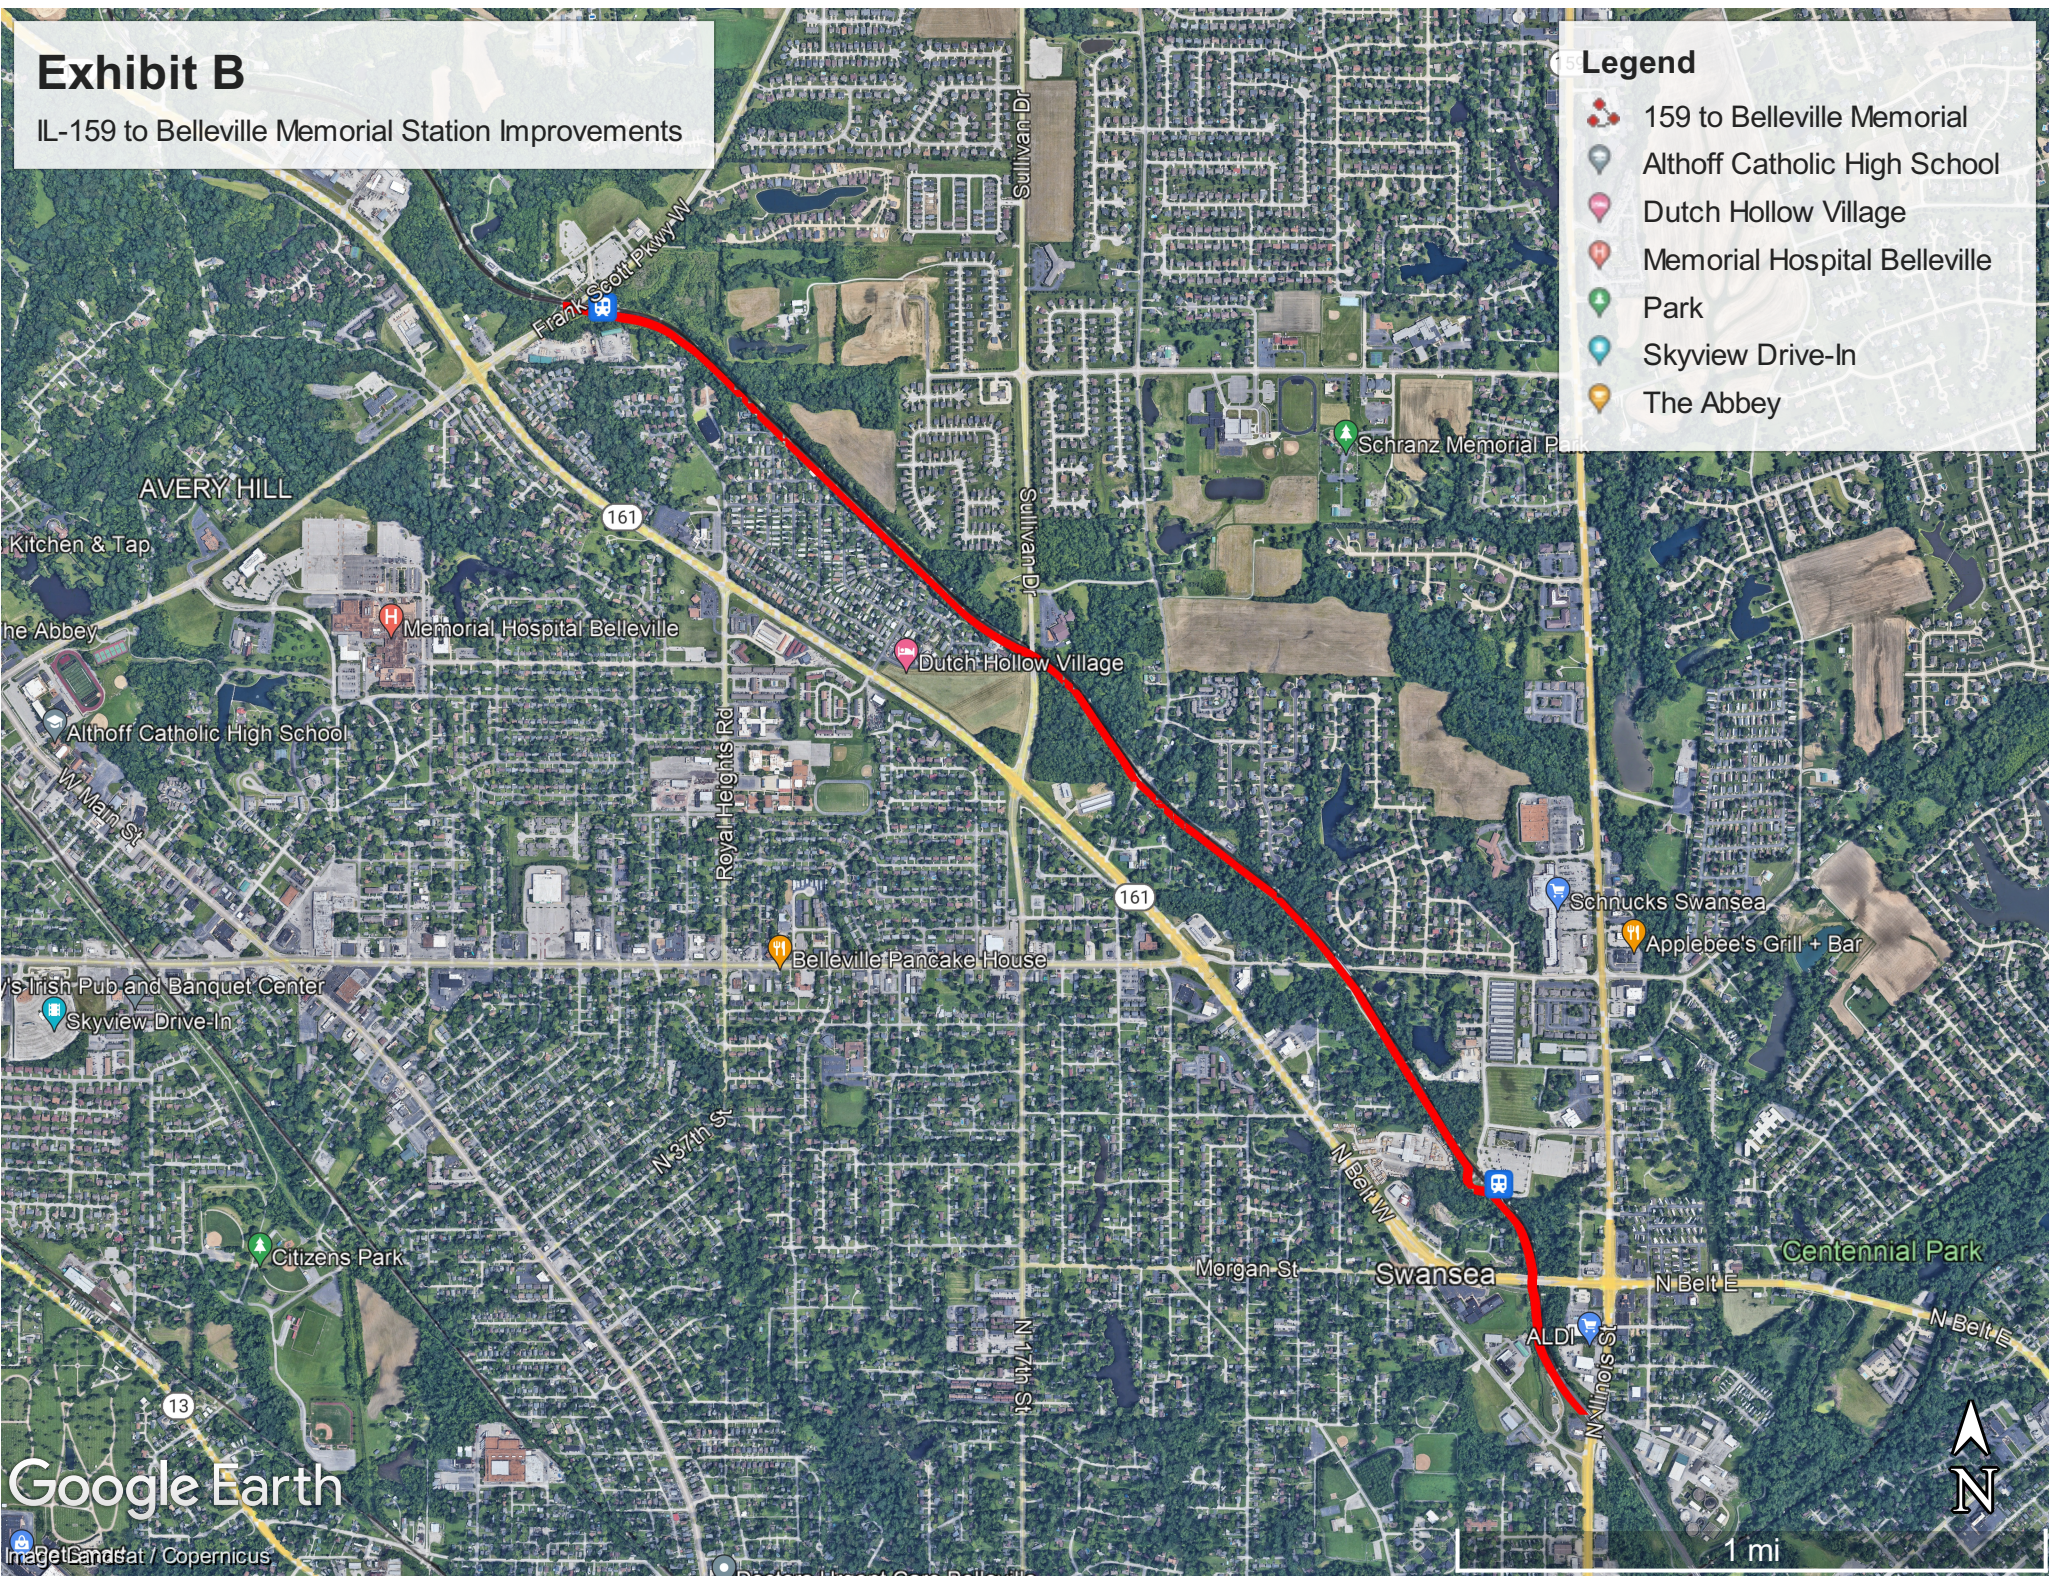

Exhibit B

IL-159 to Belleville Memorial Station Improvements

Legend

- 159 to Belleville Memorial
- Althoff Catholic High School
- Dutch Hollow Village
- Memorial Hospital Belleville
- Park
- Skyview Drive-In
- The Abbey

Google Earth

ImageSat / Copernicus

1 mi