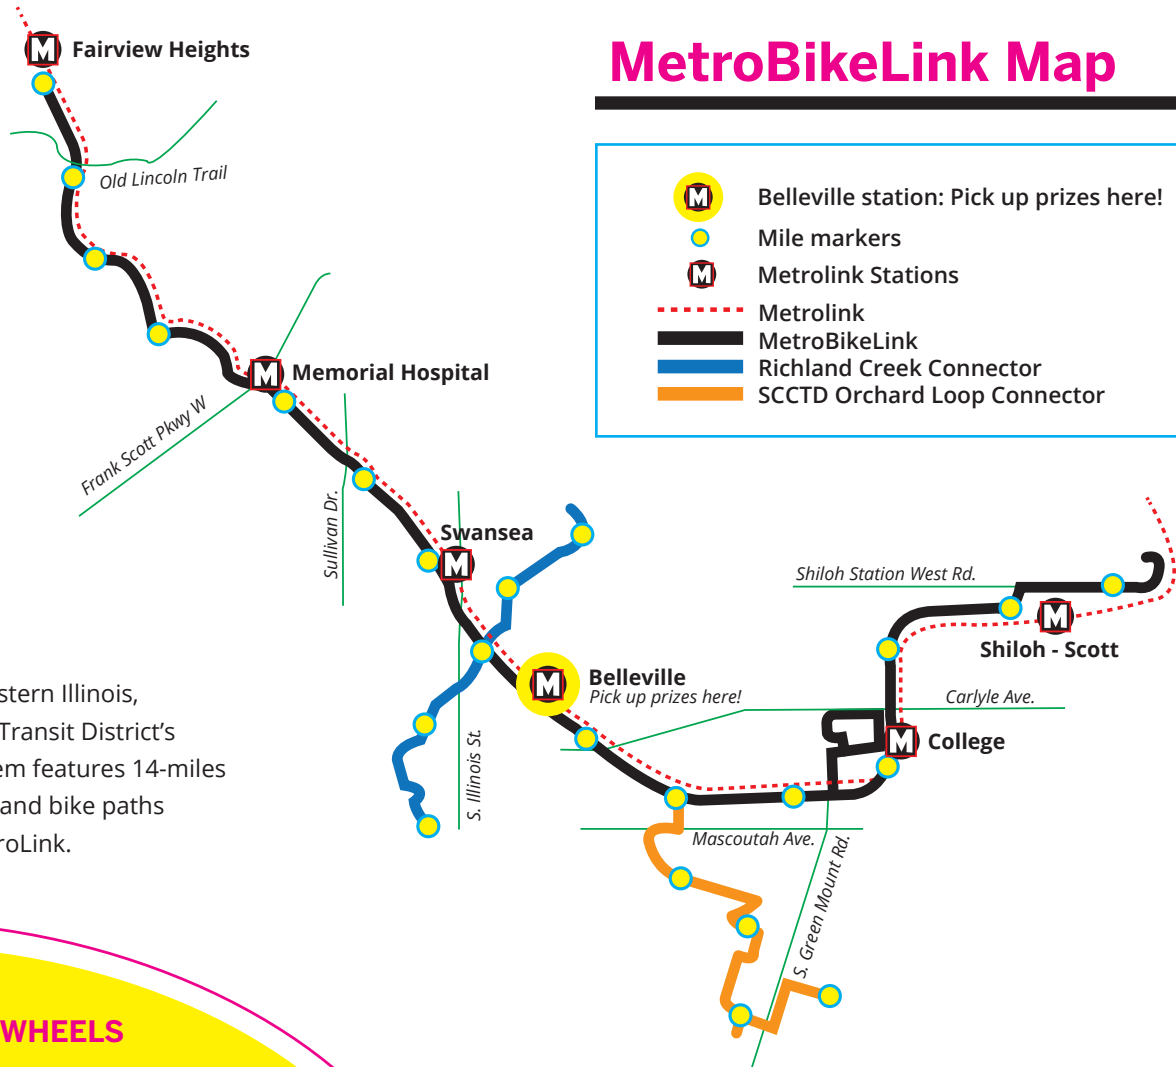

# Log

Bike, walk, wheel, run, skate or skip along the MetroBikeLink and track your miles below.

# Log

Bike, walk, wheel, run, skate or skip along the MetroBikeLink and track your miles below.

Date	What did you see?	Miles
_____	_____	_____
_____	_____	_____
_____	_____	_____
_____	_____	_____
_____	_____	_____
_____	_____	_____
_____	_____	_____
_____	_____	_____

# MetroBikeLink Map

	Belleville station: Pick up prizes here!
	Mile markers
	Metrolink Stations
	Metrolink
	MetroBikeLink
	Richland Creek Connector
	SCCTD Orchard Loop Connector

Located in Southwestern Illinois, the St. Clair County Transit District's MetroBikeLink System features 14-miles of continuous trails and bike paths adjacent to the MetroLink.