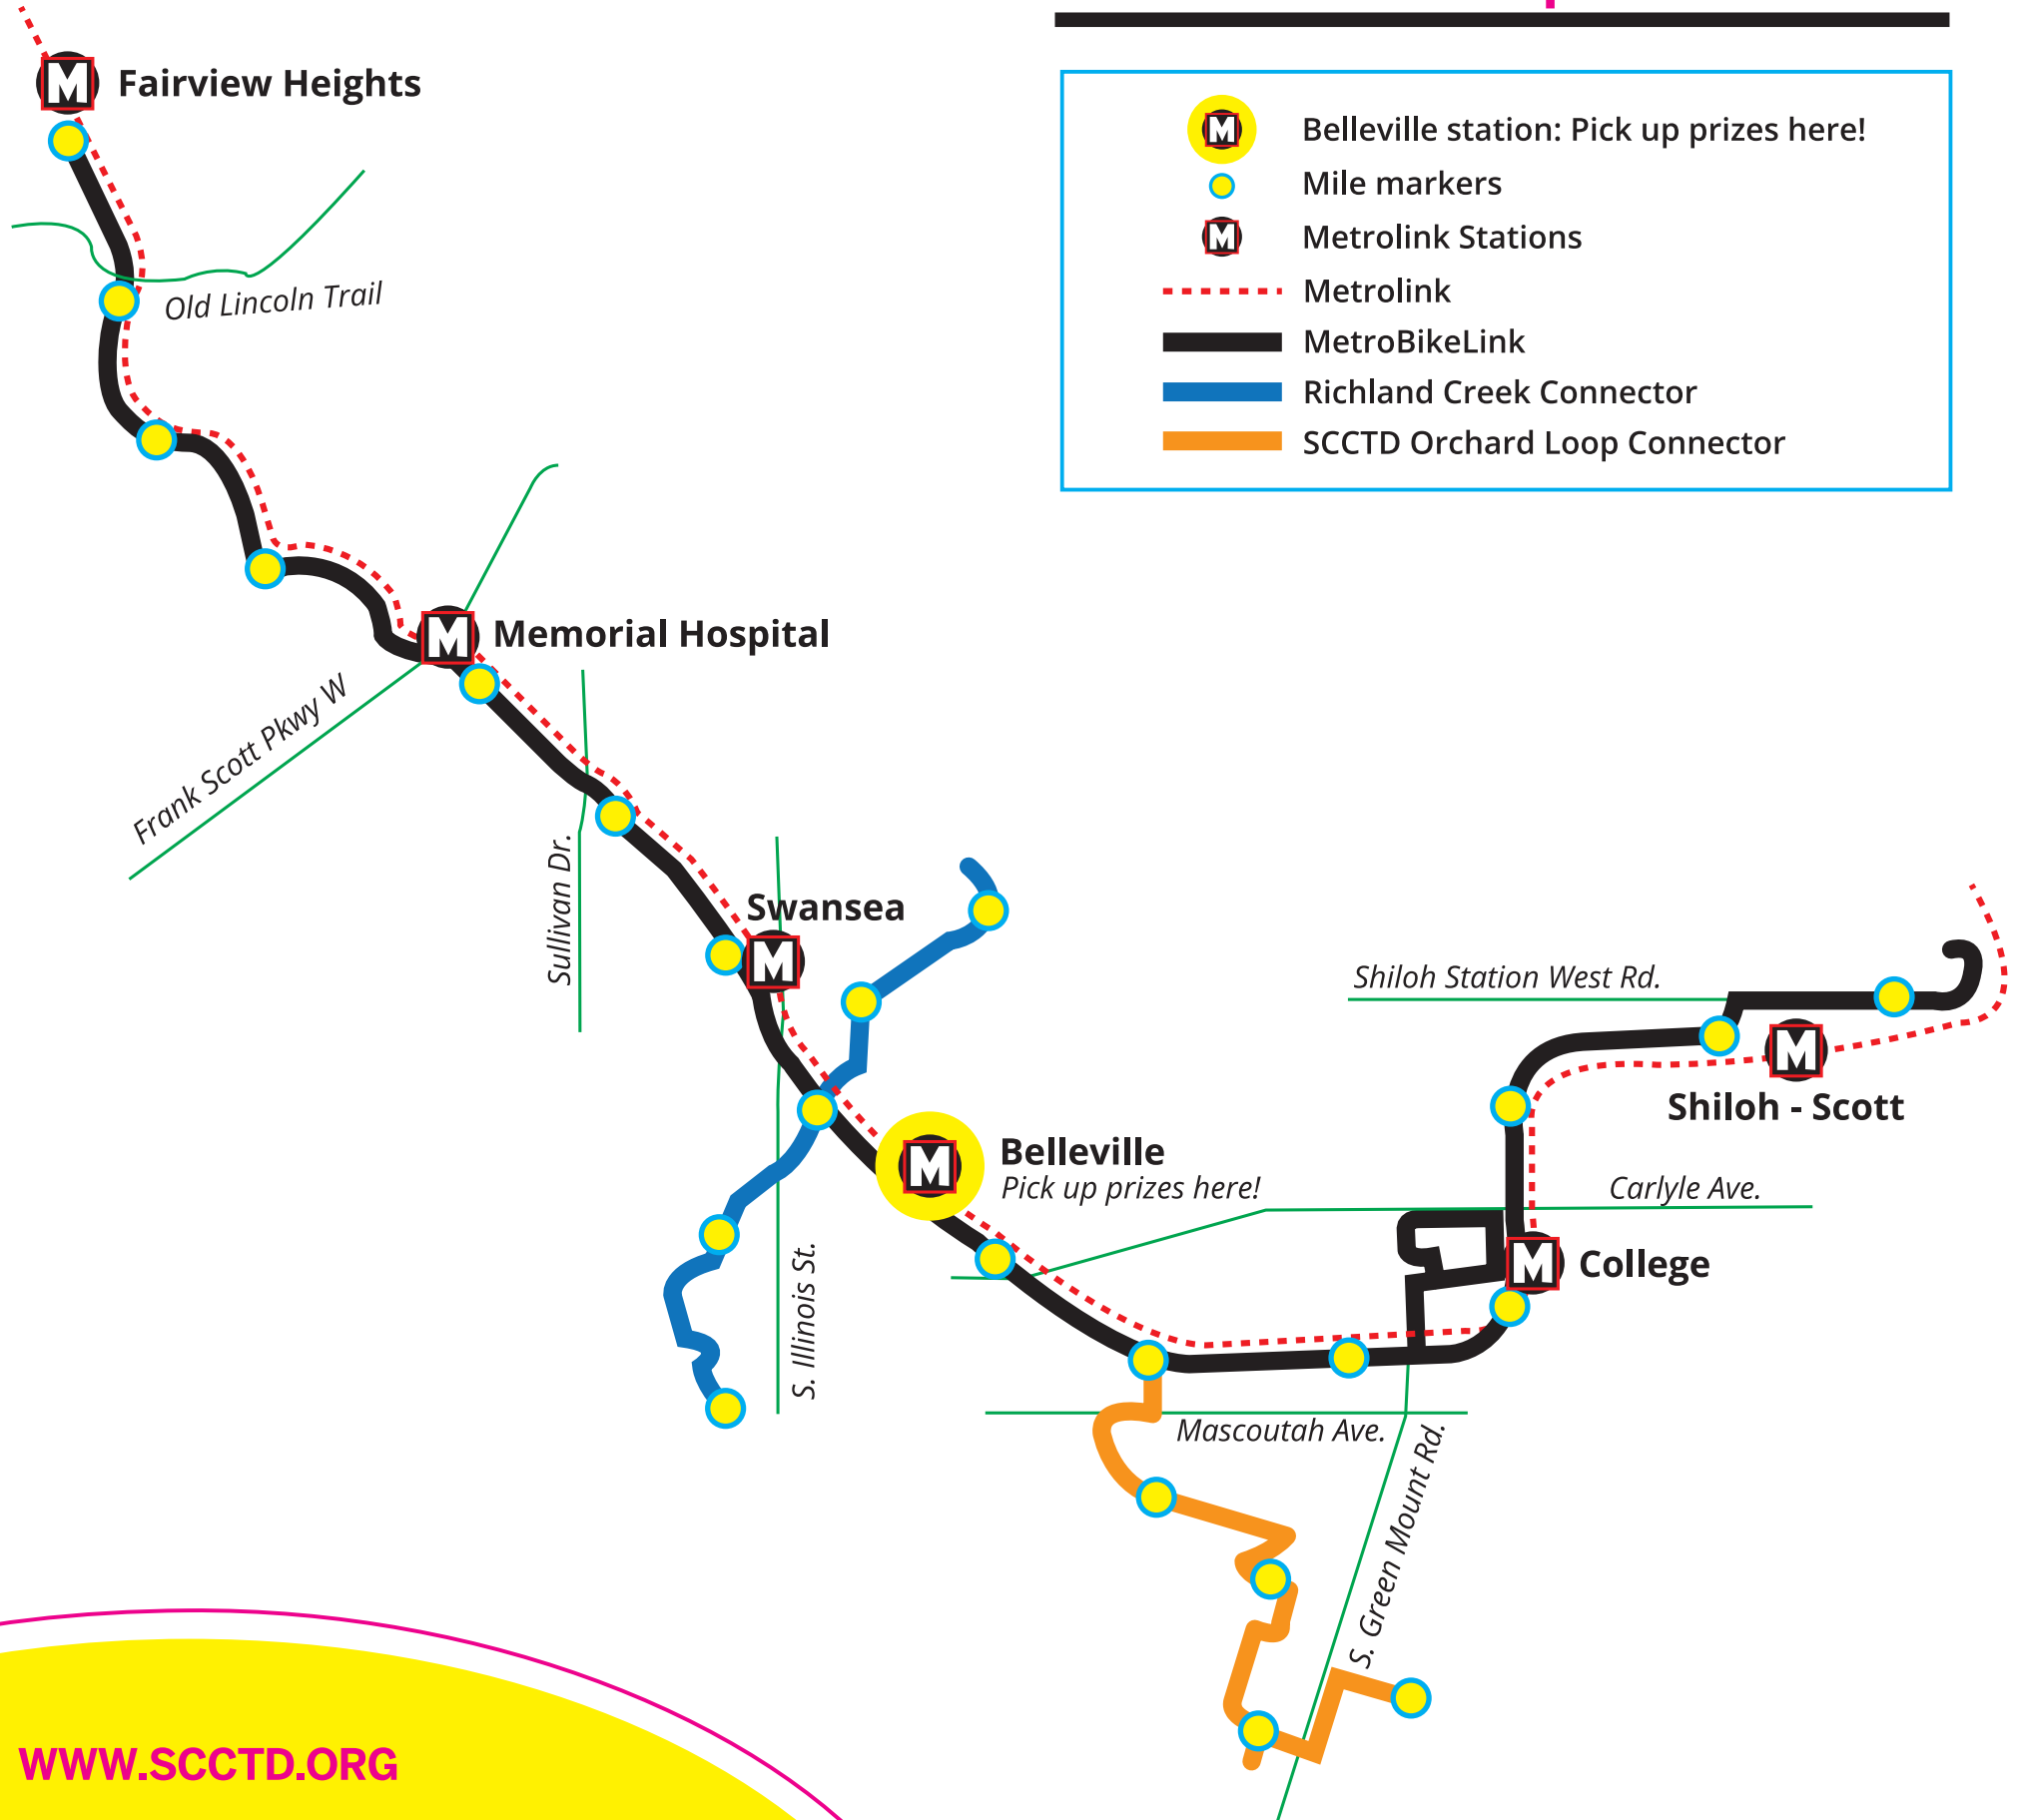

# MetroBikeLink Map

- Belleville station: Pick up prizes here!
- Mile markers
- Metrolink Stations
- Metrolink
- MetroBikeLink
- Richland Creek Connector
- SCCTD Orchard Loop Connector