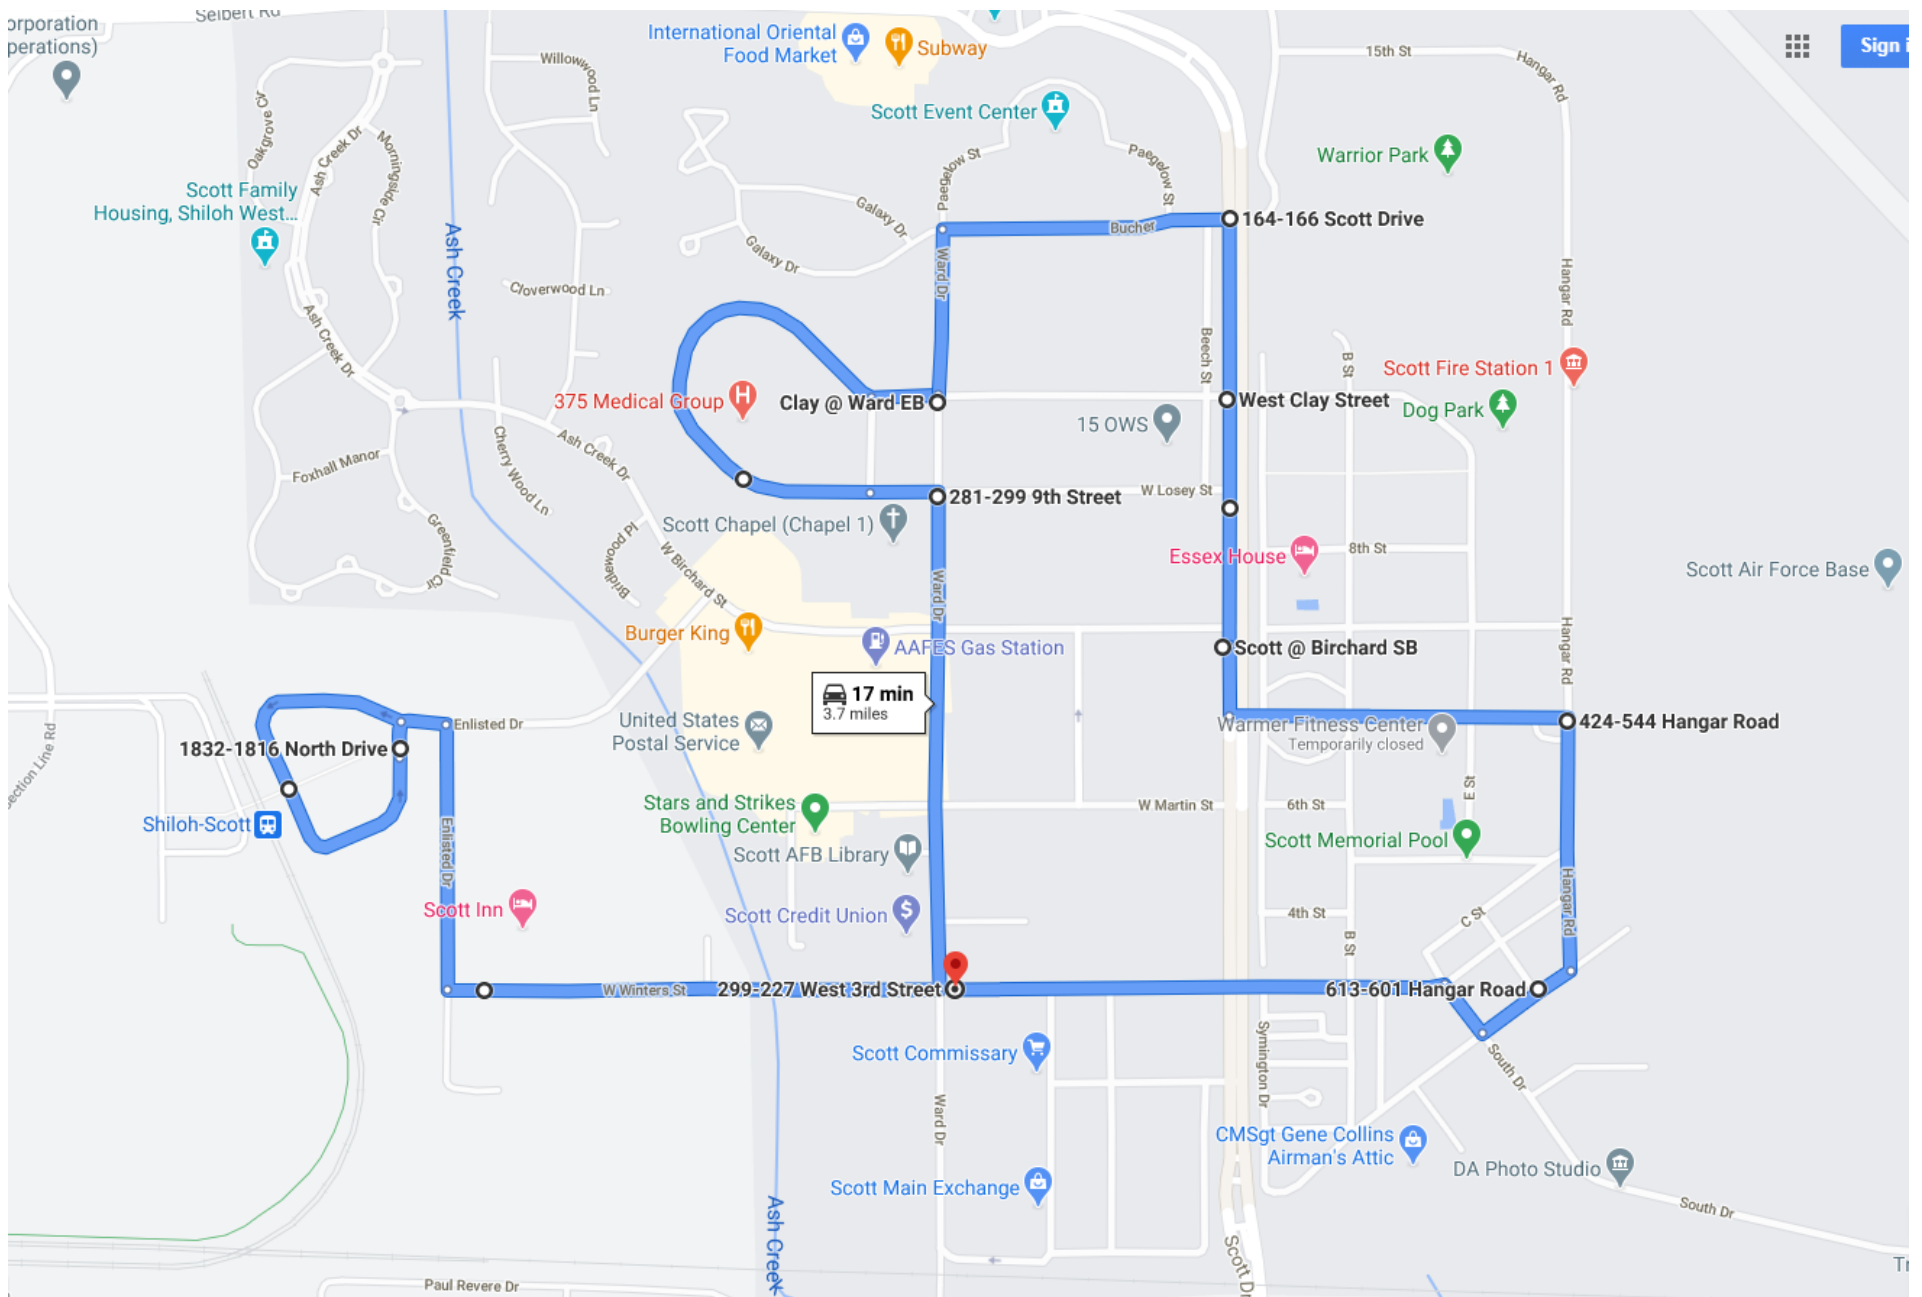

St. Clair County Transit District

# 21 and 21 X Shuttle Routes

**21 Main Base Shuttle**

**21 X East Base Shuttle**